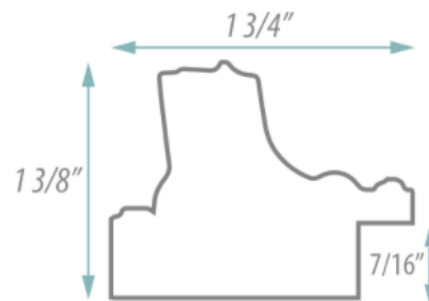

SPECIFICATION SHEET

FRAMED MIRROR

MODEL#: FM 76289-18X40

FRAMED MIRRORS COLLECTION

FEATURES:

- ONE 18X40" HIGH RESOLUTION SILVER PLATE GLASS MIRROR SIZE W/ DECORATIVE FRAME.
- "WALL HUGGER" HANGER FOR MOUNTING INCLUDED.
- STANDARD MOUNTING STYLE IS VERTICAL. FOR HORIZONTAL, PLEASE SPECIFY WHEN ORDERING.
- PACKED IN FOUR WALL (FOLDED DOUBLE WALL) CORRUGATION.
- STYLE: COLONIAL
- COLOR: SILVER
- FINISH: FOIL

MIRROR FINISHES:

- FLAT POLISHED EDGE
- BEVELED EDGE

OVERALL SIZE DIMENSION: 21 1/2" WIDE X 43 1/2" HIGH X 1 3/8" DEEP